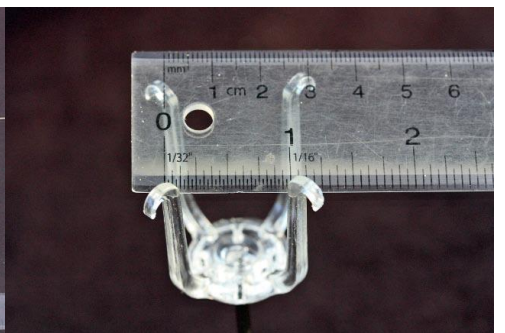

usenoides 'El Normal'

T. xerographica - lrg, med, sm, x-sm

Sizing for plants: Plants are displayed on hold
1" wide x 1 1/4" high

2023 Hawaiian Botanicals Tillandsia Photo Gallery

Grapewood, Small, Medium

Cholla wood, 2 3/4" x 2", 5.5" x 1"