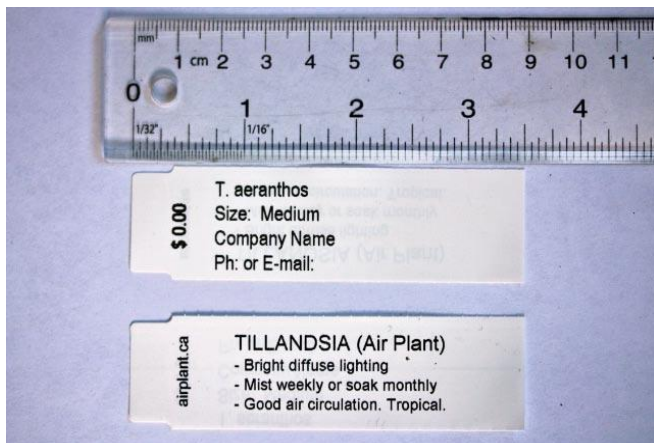

Murex ternispina w/*ionantha* - NEW

Cowry Shell w/*ionantha* - 2-3"

2022 Hawaiian Botanicals Tillandsia Photo Gallery

Cholla wood w/tillandsia - New

Wood Tripod stand w/ionantha - New

Grapewood - NEW

Epiphyte's Delight

Tillandsia label sample

* Each plant individually labeled with a white waterproof label.

* Our labeling fee can also include custom printing at no additional cost.

The flip side of the label can be printed with the company name, contact info. and the company's retail price, or bar code.